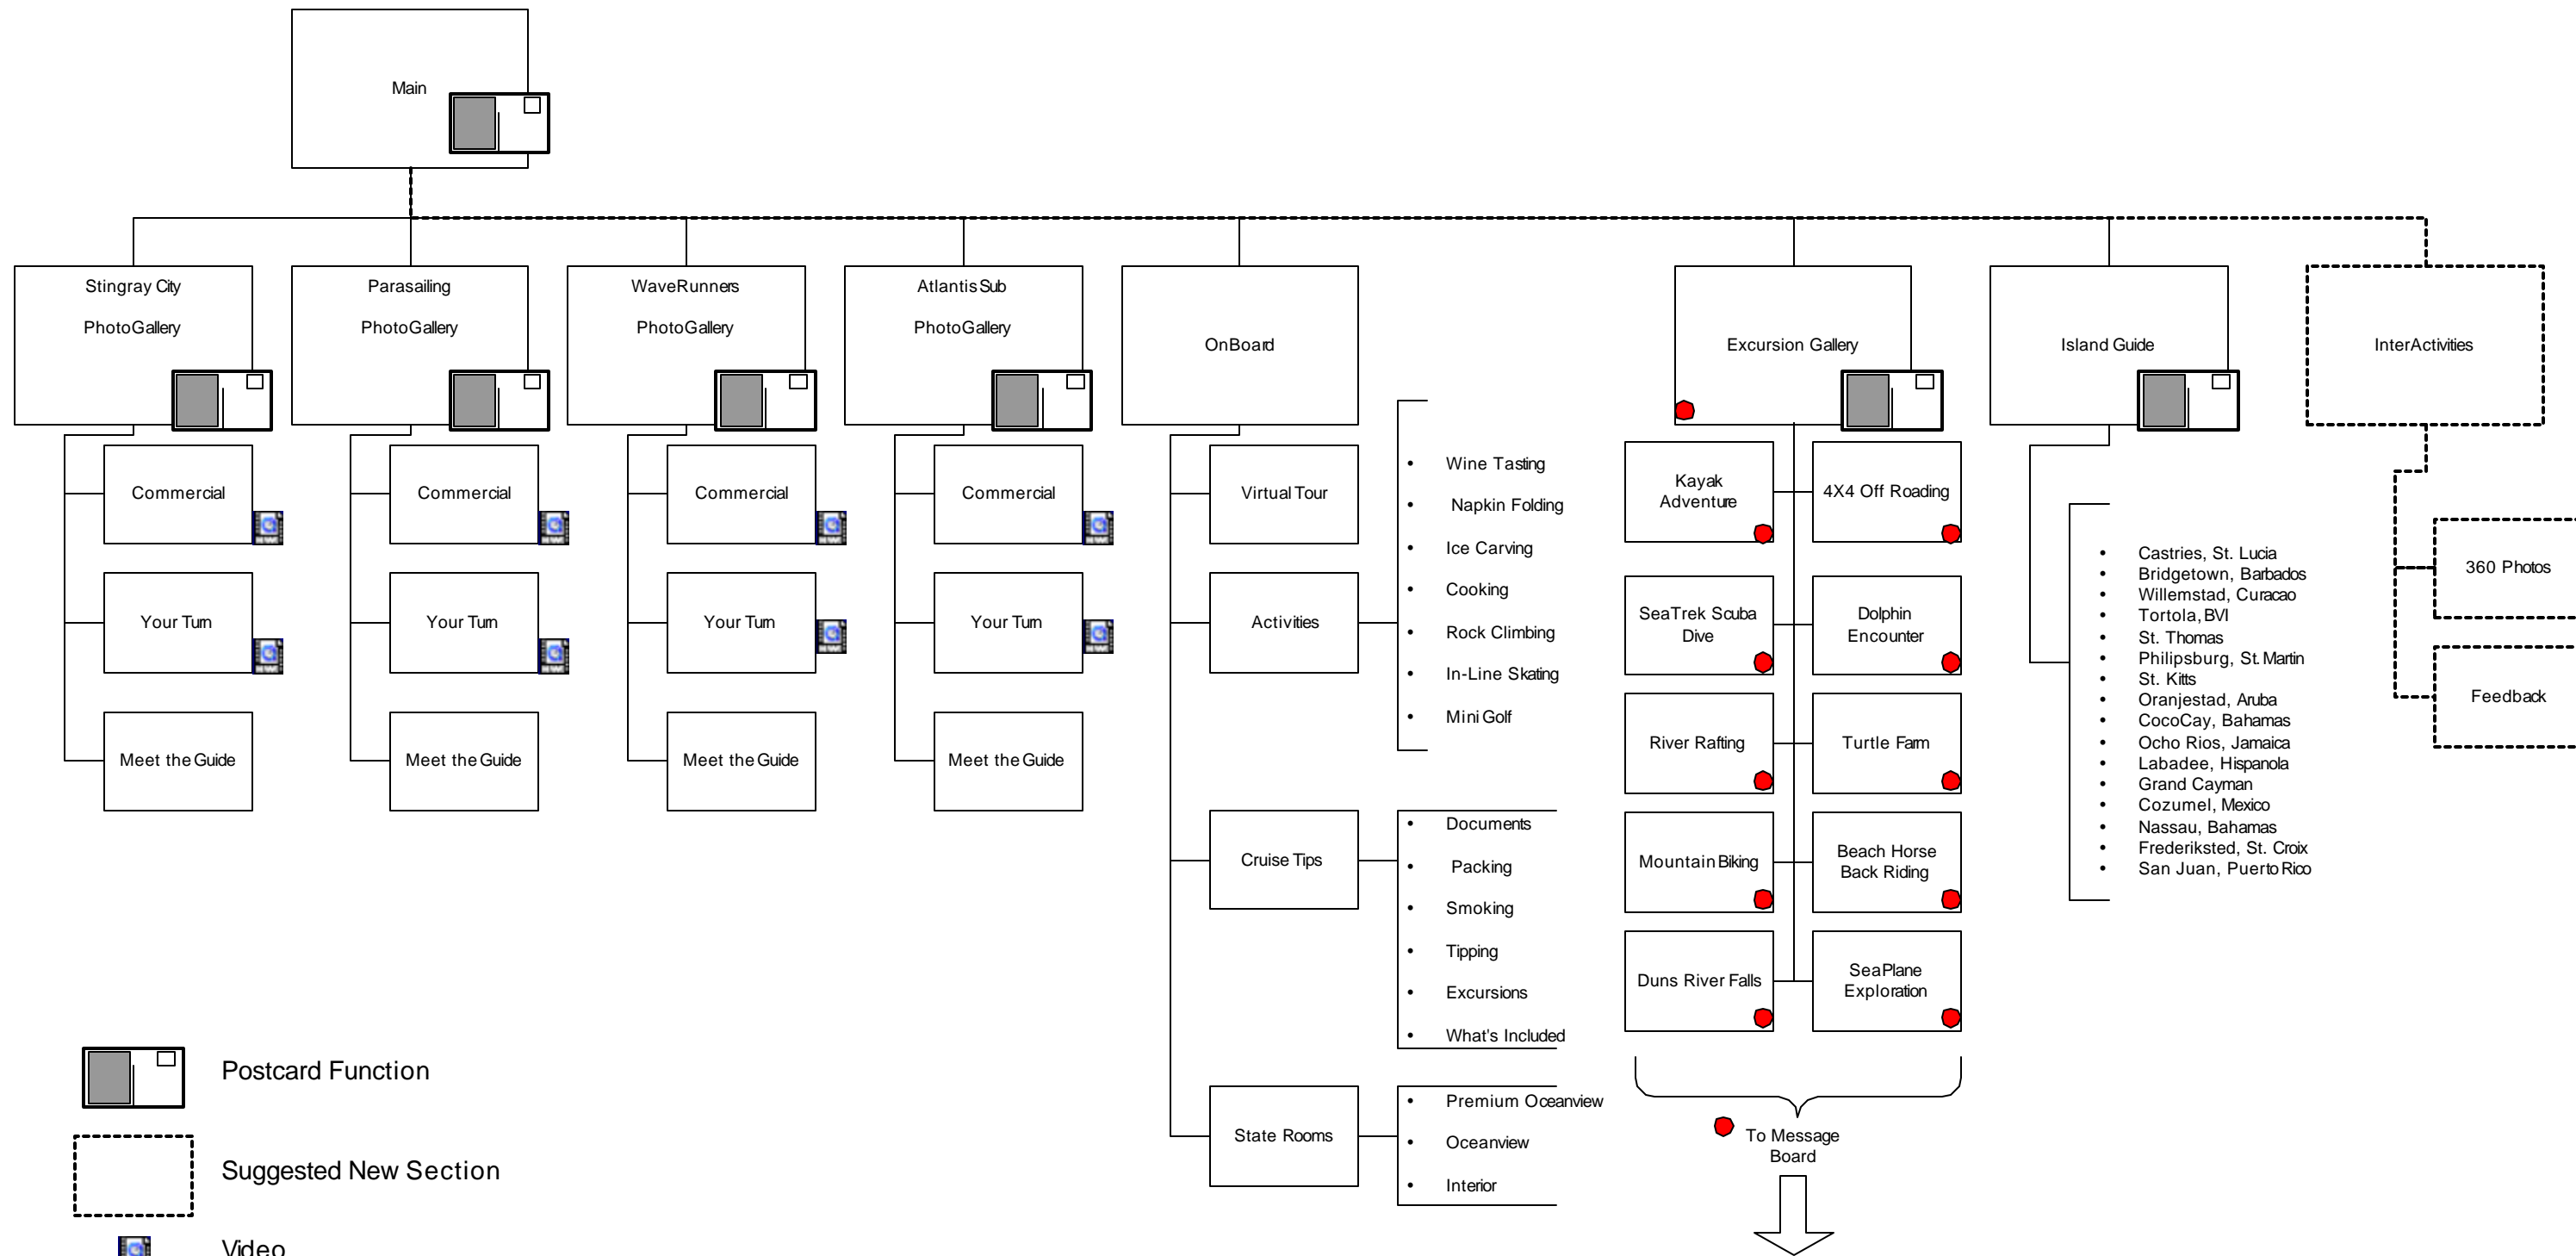

ESE Structure Overview

Revised Navigation Schematic

More Experiences Schematic

Main Activities - Photo Gallery Functionality

OnMouseIn

OnMouseOut

Main Activities - Second Level Navigation Revisions
Video Download Revisions

Post Card Function - Description

Excursion Gallery Revised Navigation Strategy

1

2

3

4

Active NAV Space

When user mouses over item it activates floating squares in main frame.

OnClick in a particular square brings you to that excursion.

This navigation element is active at the same time that the element in the main window is active.

Island Guide Revised Structure

Photo and Text locations remain fixed. All other functionality remains the same.