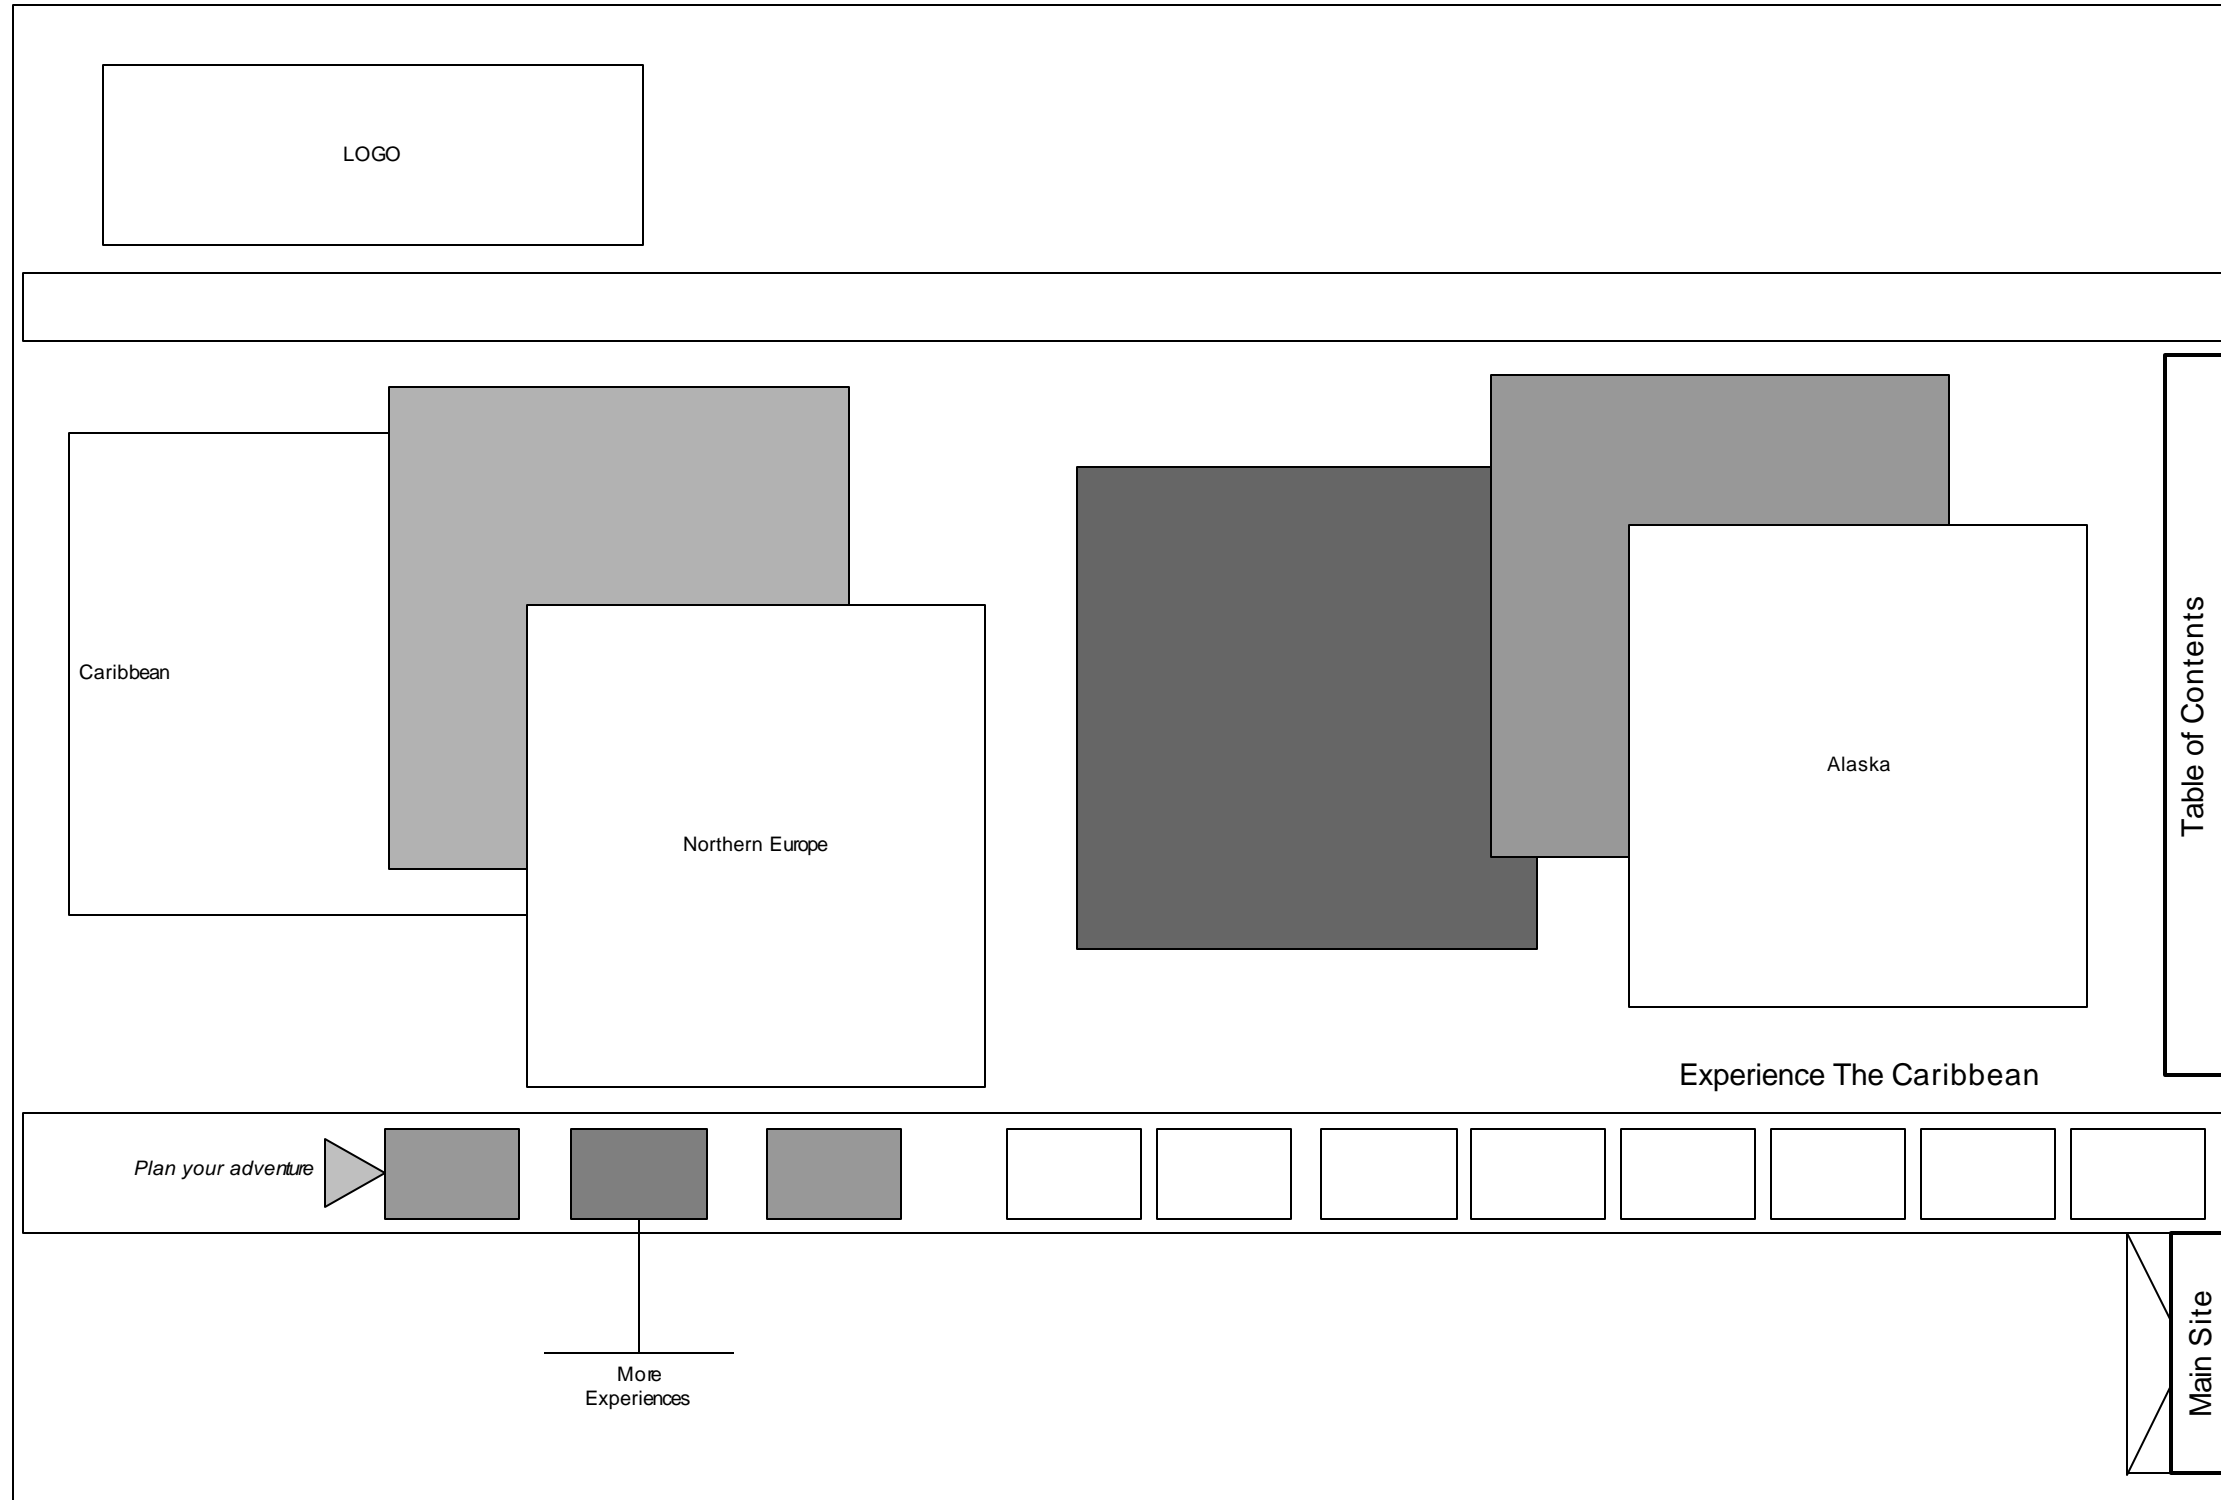

ESE Structure Overview

Revised Navigation Schematic

More Experiences Schematic

Main Activities - Photo Gallery Functionality

OnMouseIn

OnMouseOut

Main Activities - Second Level Navigation Revisions
Video Download Revisions

Post Card Function - Description

Excursion Gallery Revised Navigation Strategy

1

2

3

4

Active NAV Space

When user mouses over item it activates floating squares in main frame.

OnClick in a particular square brings you to that excursion.

This navigation element is active at the same time that the element in the main window is active.

Island Guide Revised Structure

Photo and Text locations remain fixed. All other functionality remains the same.