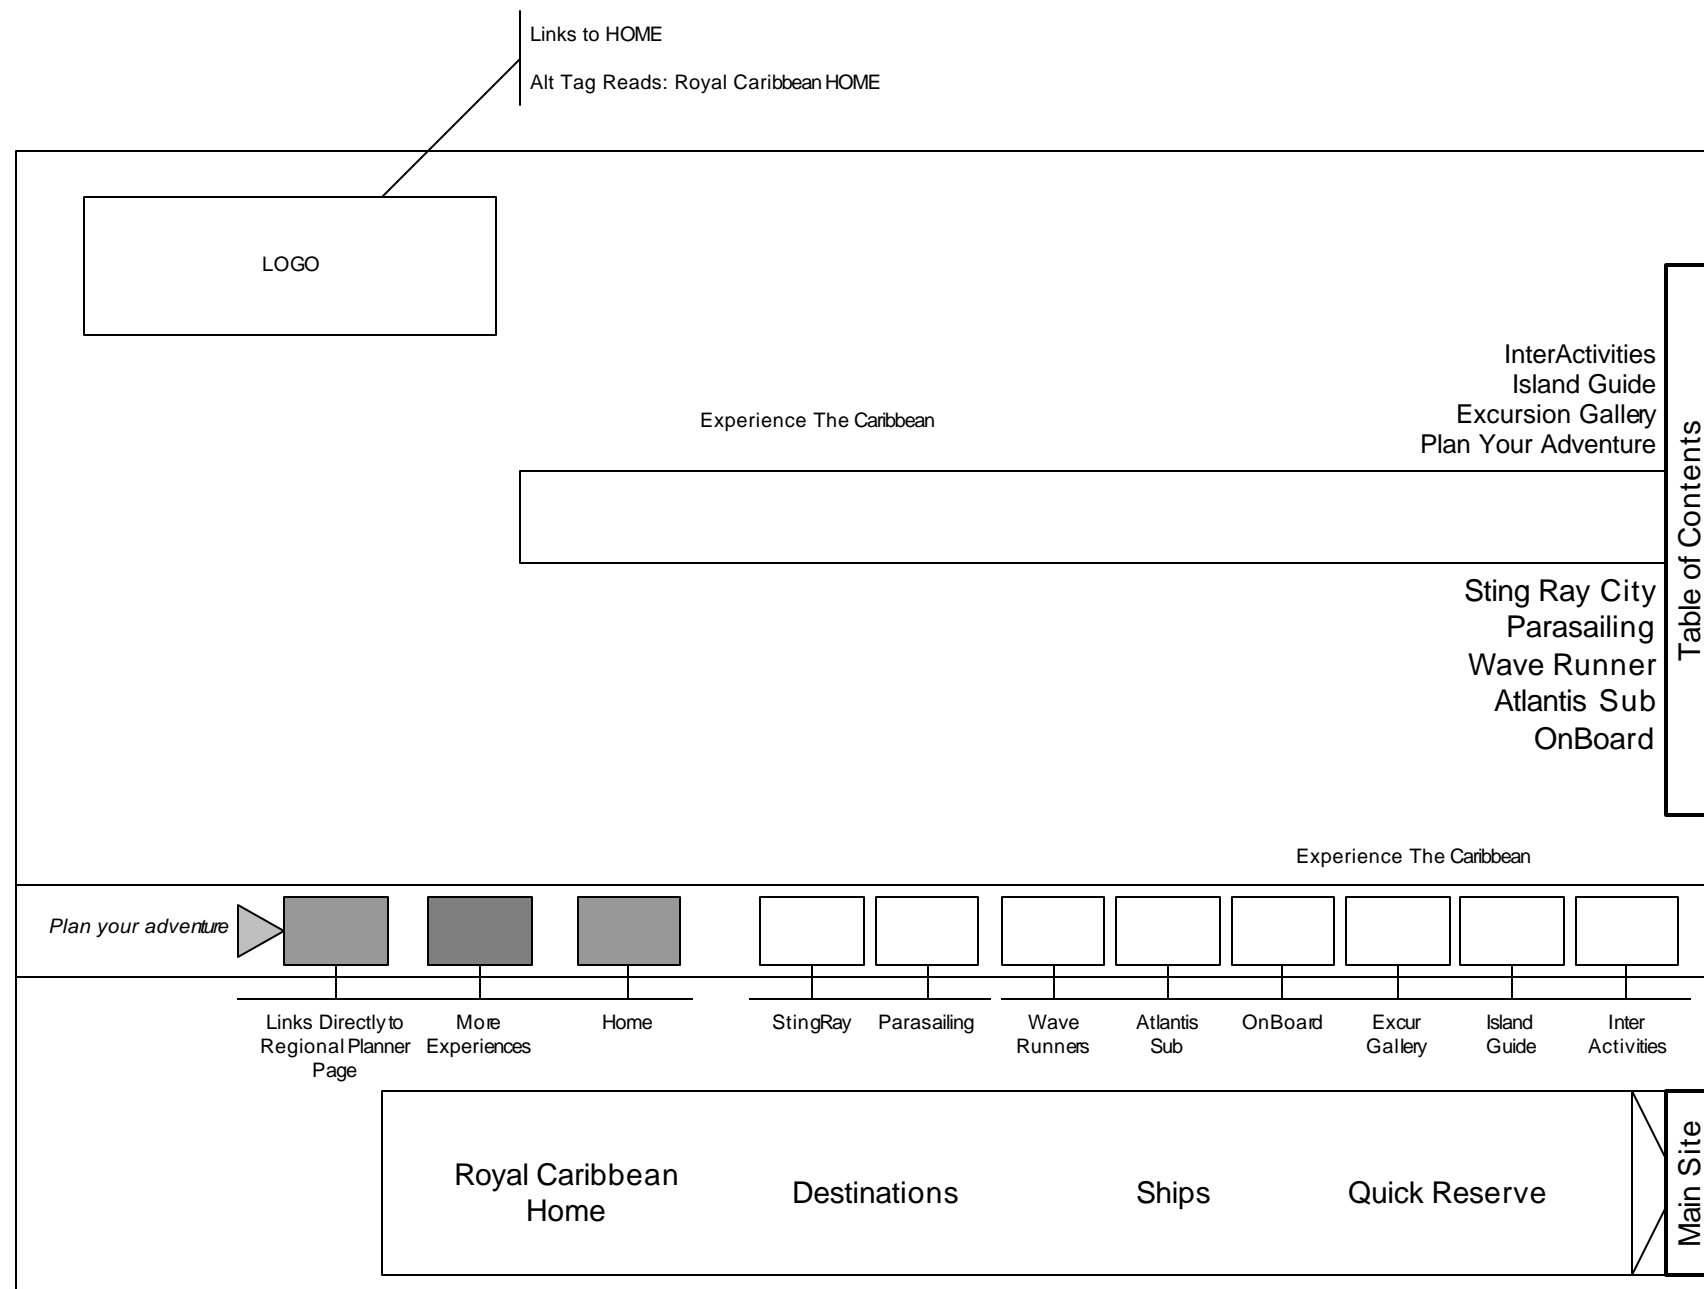

ESE Structure Overview

Revised Navigation Schematic

More Experiences Schematic

Main Activities - Photo Gallery Functionality

OnMouseIn

OnMouseOut

Main Activities - Second Level Navigation Revisions
Video Download Revisions

Post Card Function - Description

Excursion Gallery Revised Navigation Strategy

1

2

3

4

Active NAV Space

When user mouses over item it activates floating squares in main frame.

OnClick in a particular square brings you to that excursion.

This navigation element is active at the same time that the element in the main window is active.

Island Guide Revised Structure

Photo and Text locations remain fixed. All other functionality remains the same.