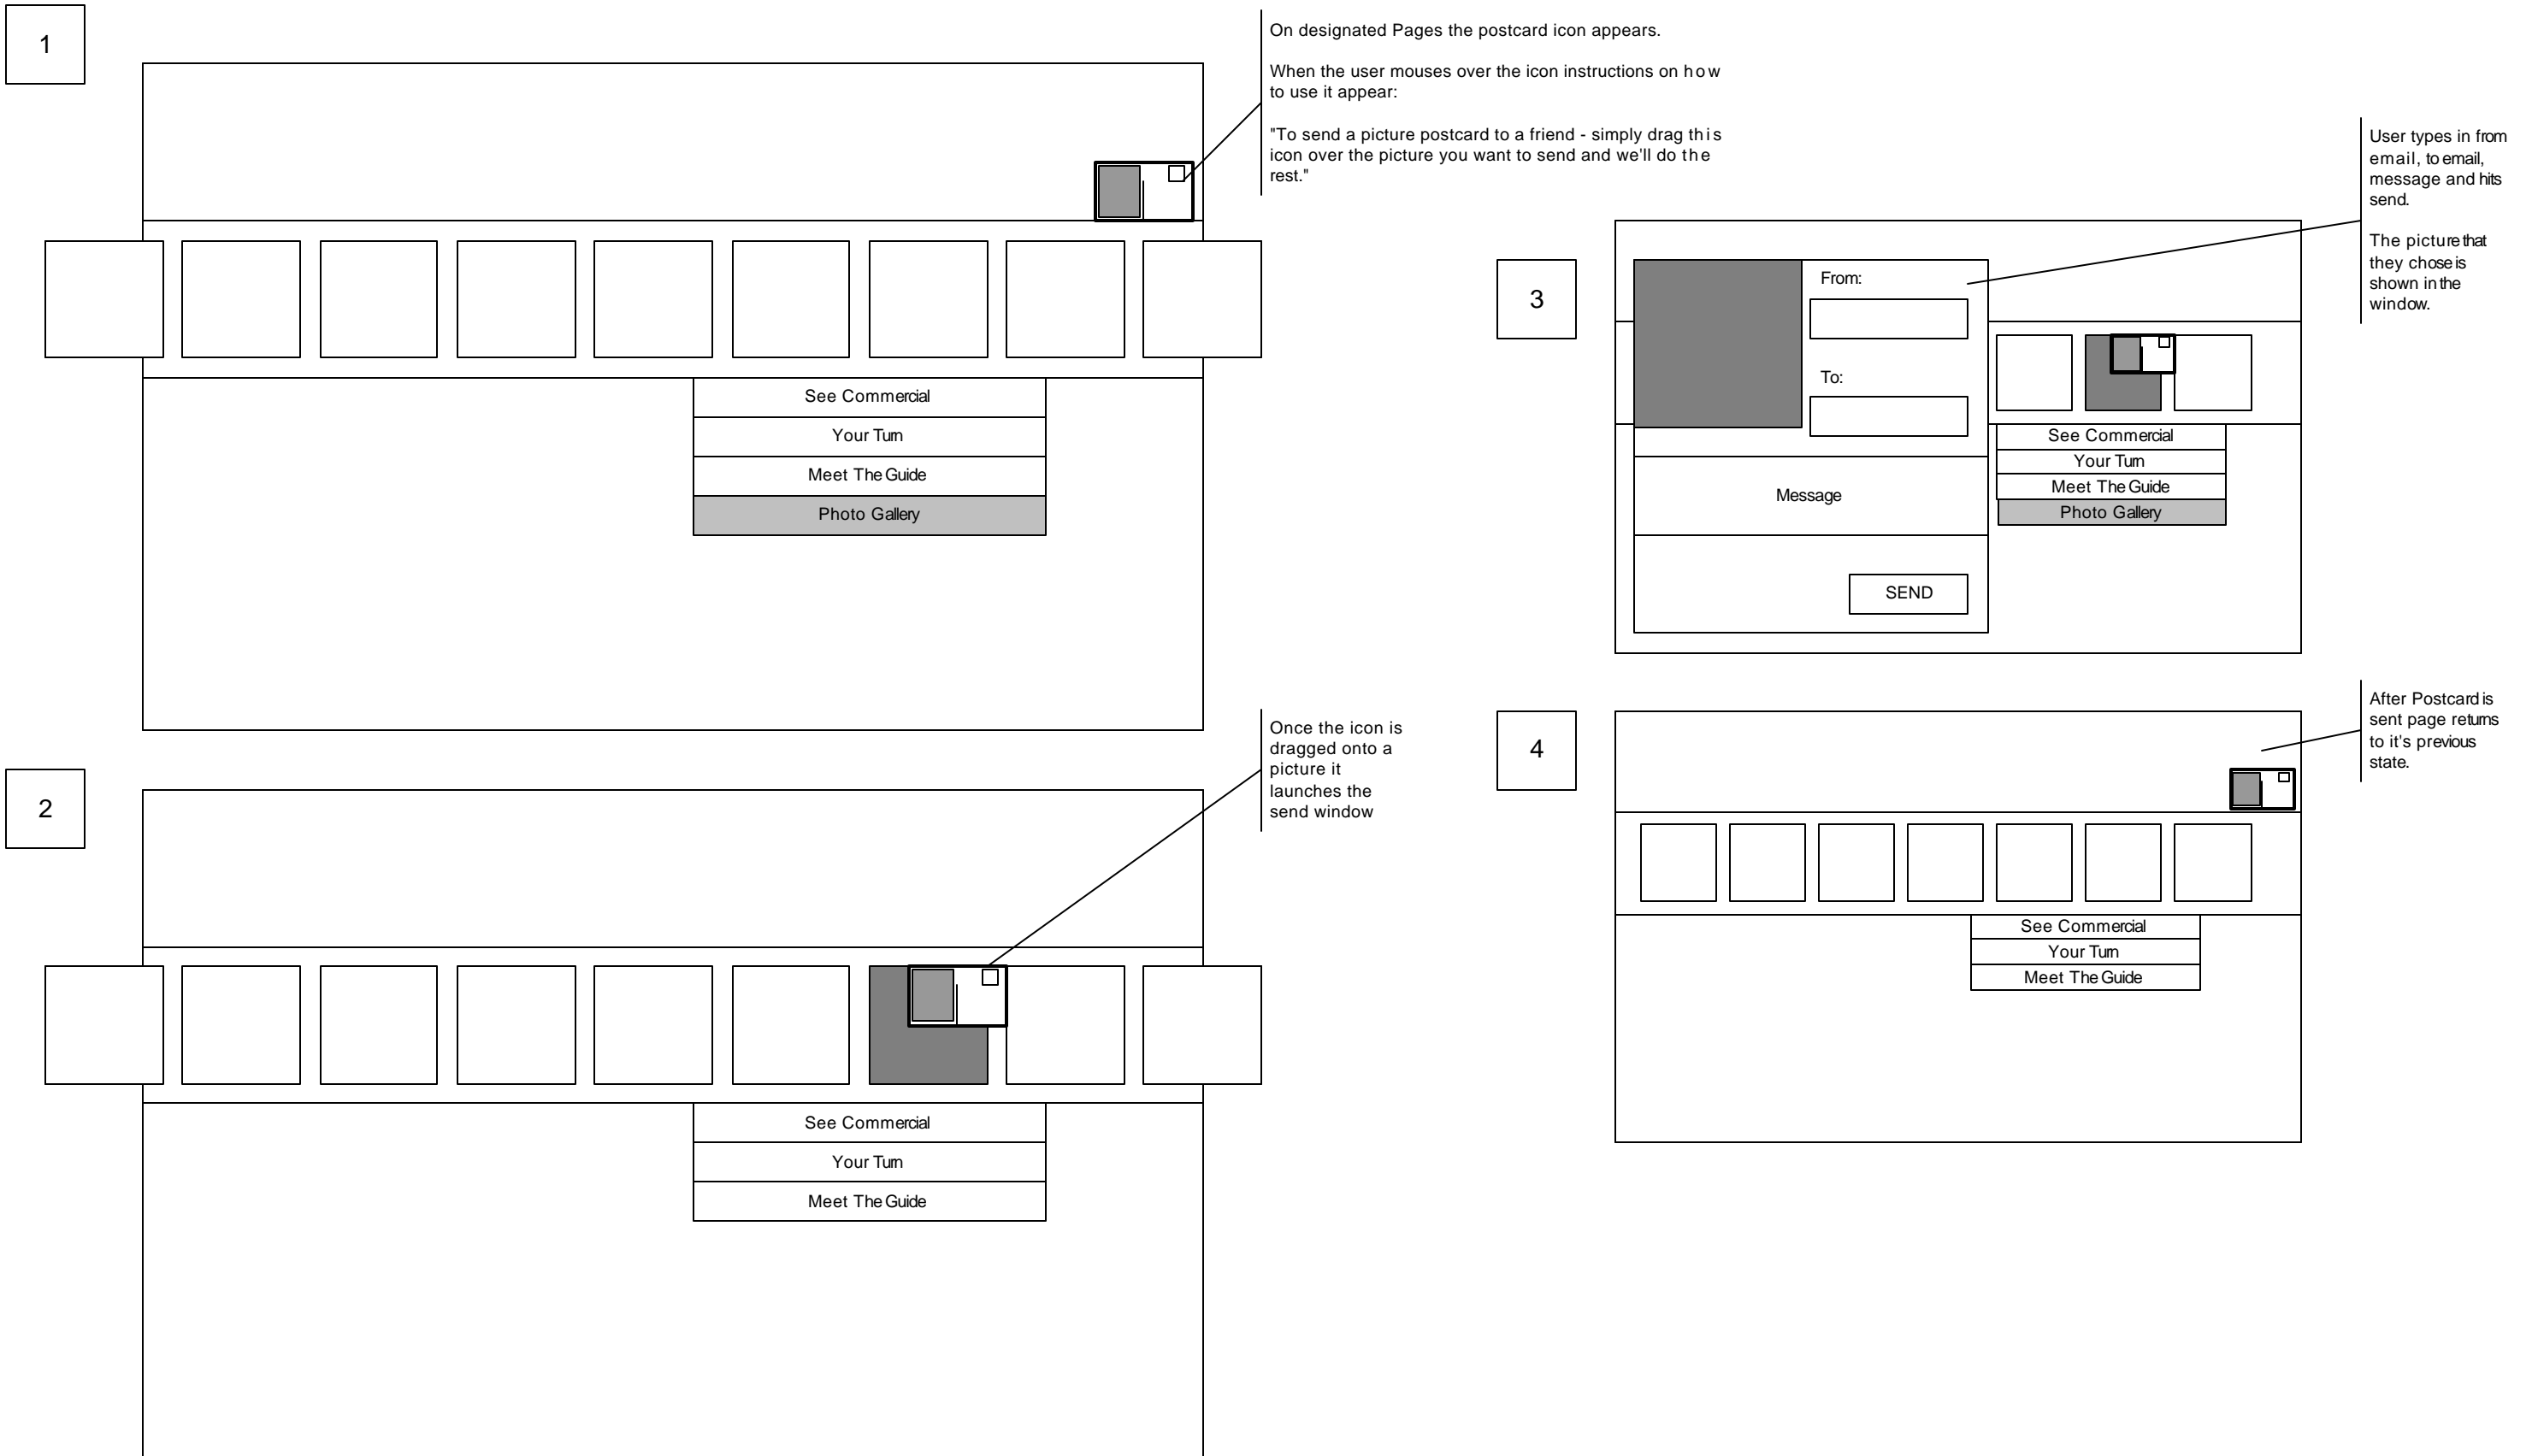

ESE Structure Overview

Revised Navigation Schematic

More Experiences Schematic

Main Activities - Photo Gallery Functionality

OnMouseIn

OnMouseOut

Main Activities - Second Level Navigation Revisions
Video Download Revisions

Post Card Function - Description

Excursion Gallery Revised Navigation Strategy

1

2

3

4

Active NAV Space

When user mouses over item it activates floating squares in main frame.

OnClick in a particular square brings you to that excursion.

This navigation element is active at the same time that the element in the main window is active.

Island Guide Revised Structure

Photo and Text locations remain fixed. All other functionality remains the same.