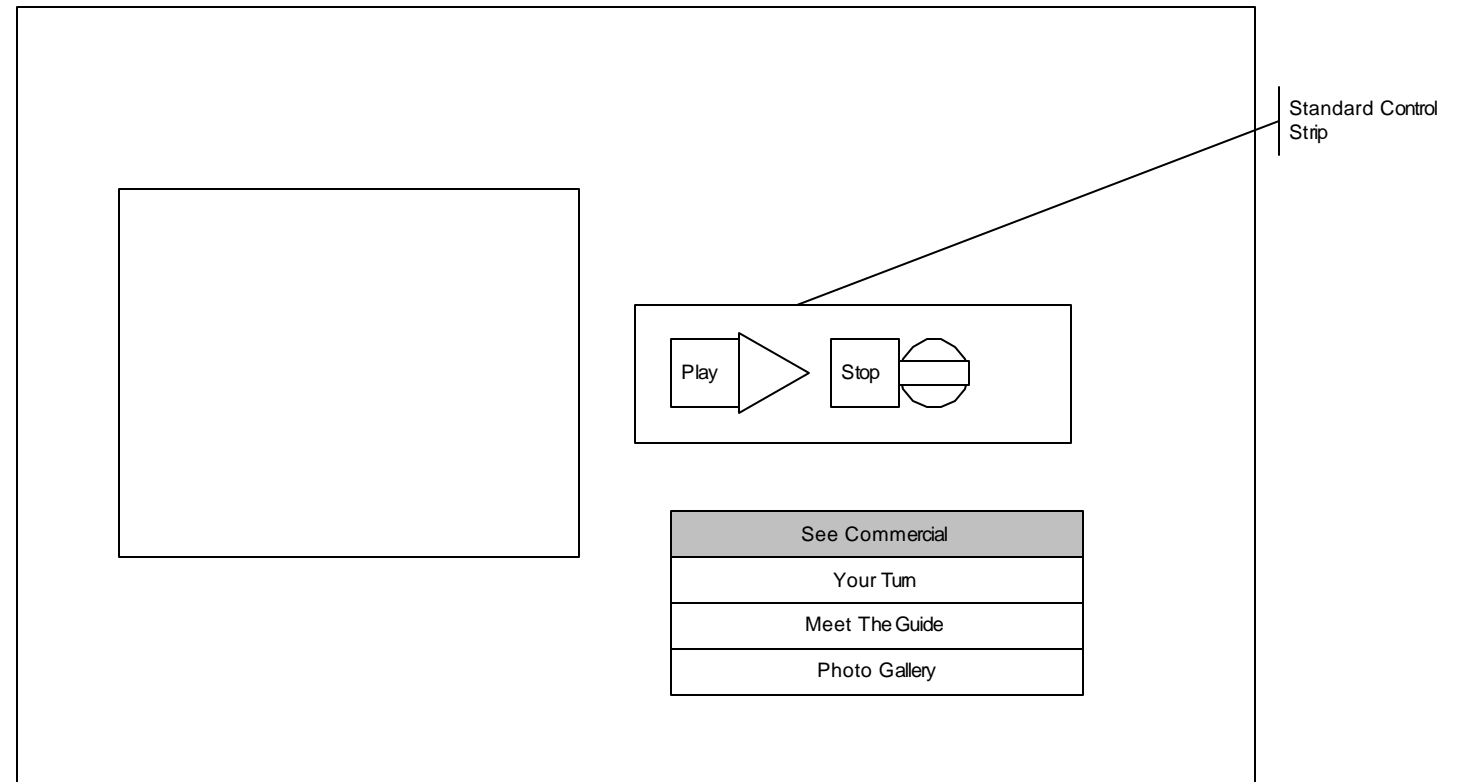

ESE Structure Overview

Revised Navigation Schematic

More Experiences Schematic

Main Activities - Photo Gallery Functionality

OnMouseIn

OnMouseOut

Main Activities - Second Level Navigation Revisions
Video Download Revisions

Post Card Function - Description

Excursion Gallery Revised Navigation Strategy

1

2

3

4

Active NAV Space

When user mouses over item it activates floating squares in main frame.

OnClick in a particular square brings you to that excursion.

This navigation element is active at the same time that the element in the main window is active.

Island Guide Revised Structure

Photo and Text locations remain fixed. All other functionality remains the same.